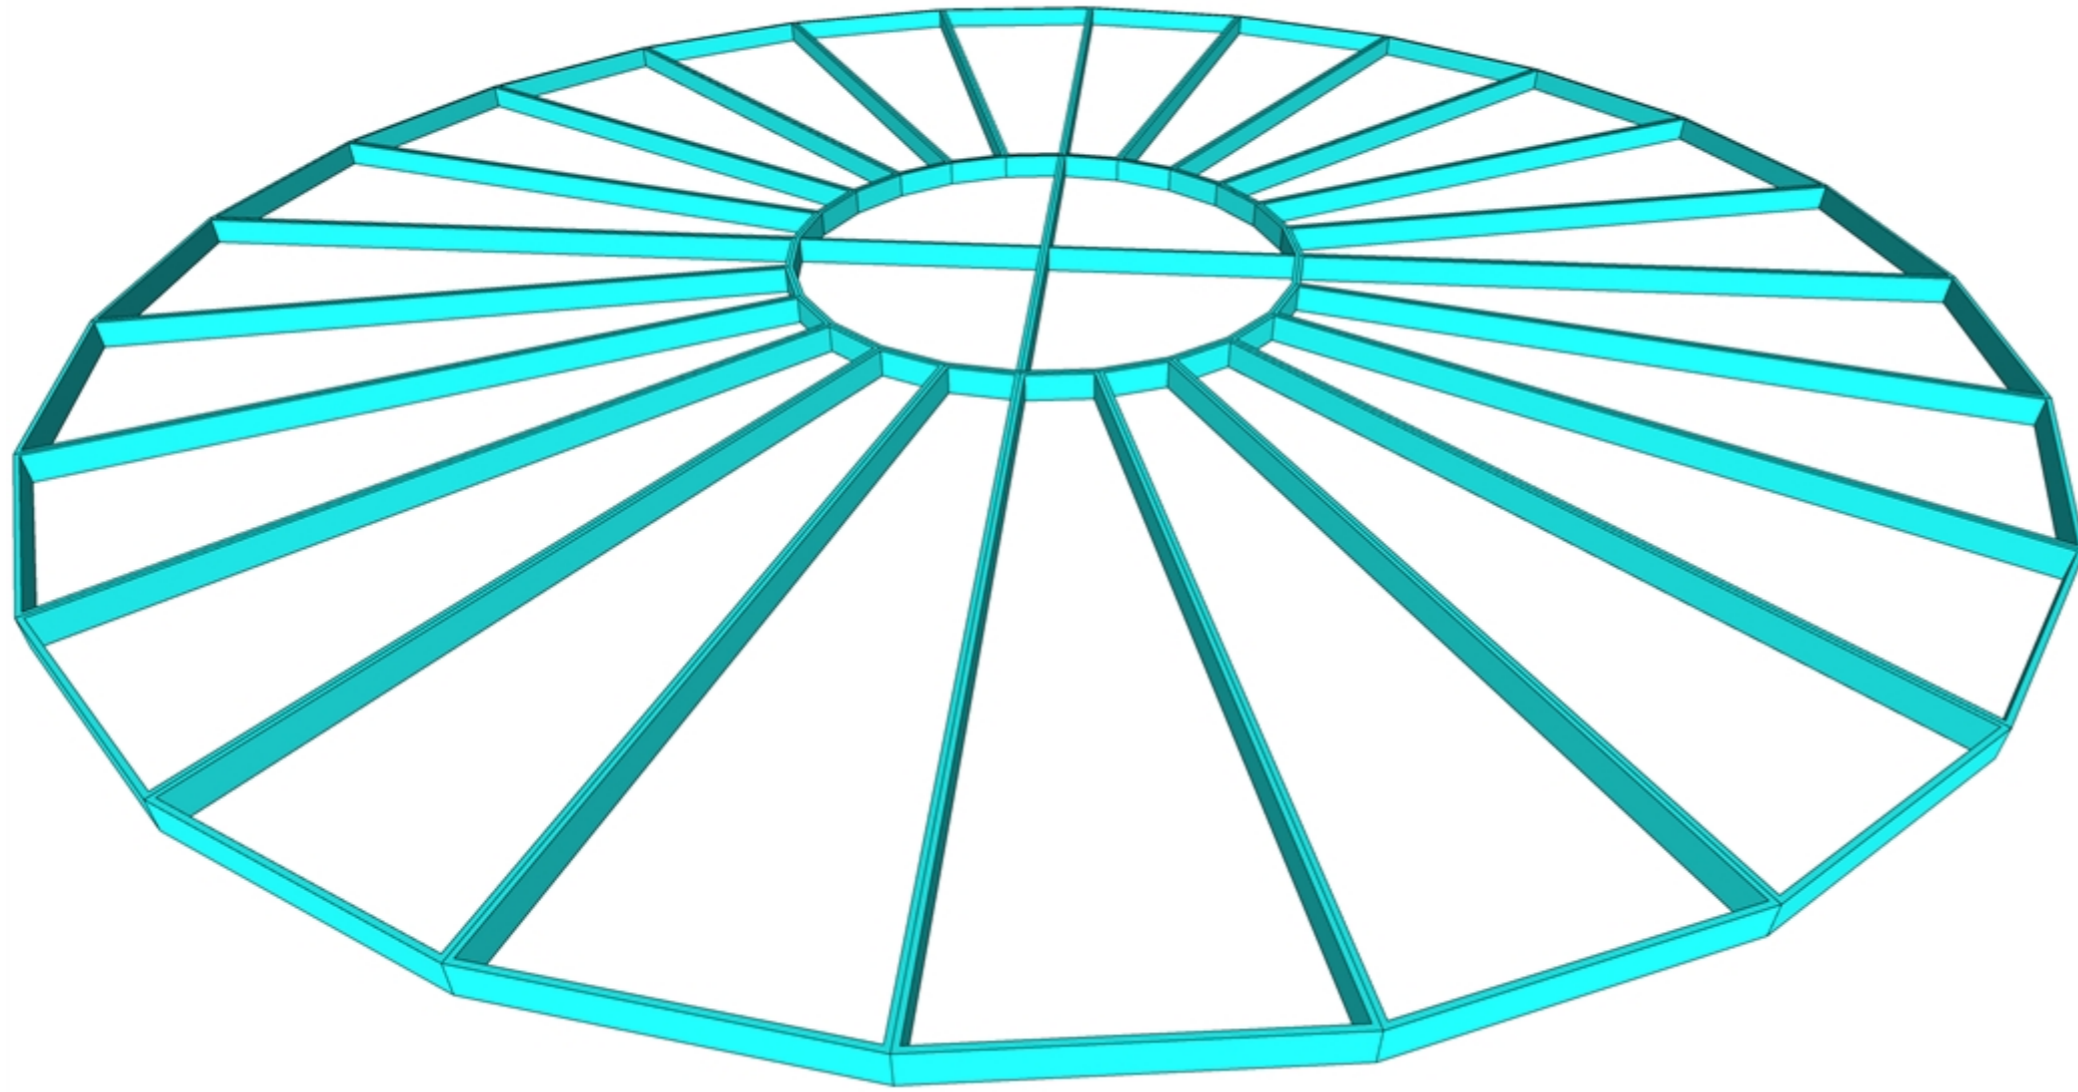

not/
standing
/alexander
vantournhout
/

VanTorhout
stage & seating

not/
standing
/alexander
vantournhout
/

Space dimensions
preferably 18mx18m 7m H

stage diameter 870cm
stage +row 1 1130 cm
stage+row 2 1380 cm
stage +row 3 1740 cm

Audience capacity 200

1st row
20 benches 140 cm large x 30 cm H
56 seats

2nd row
64 chairs

3rd row
20 risers 200L x 80 H
80 seats

18,00 m

18,00 m

VanTorhout
stage & seating

VanTorhout
Stage structure

Aluminium Frame
covered with
Baltic birch plywood