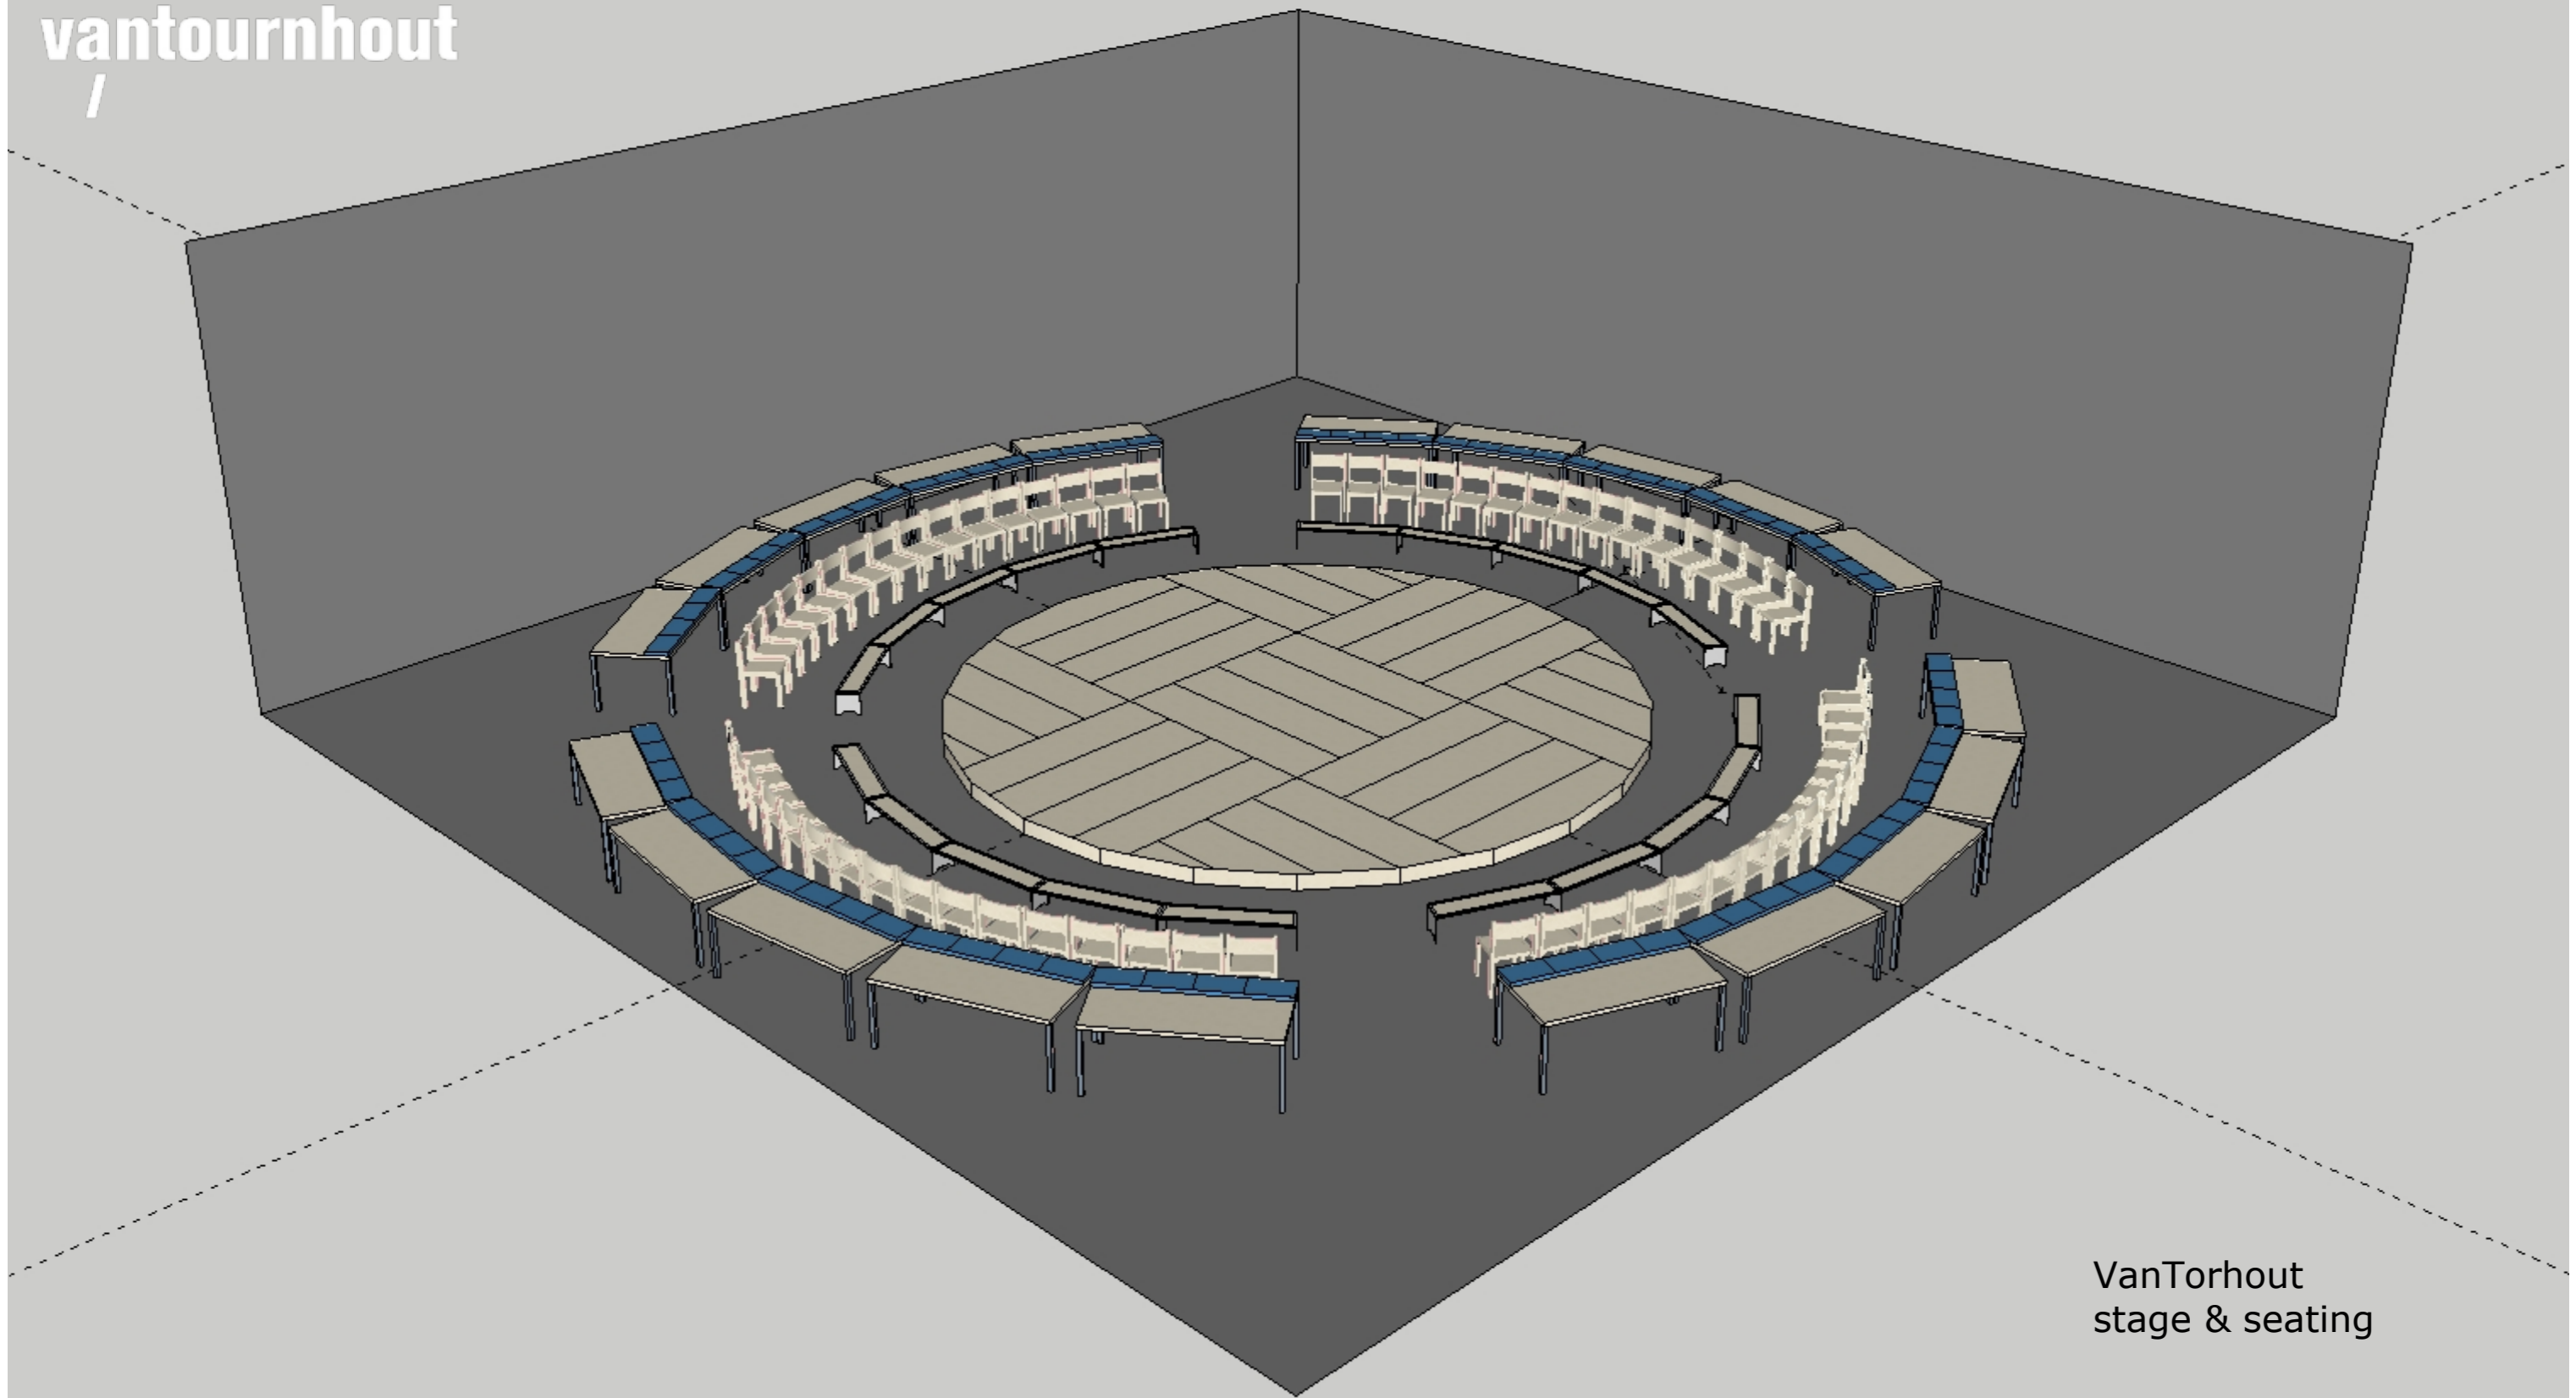

not/
standing
/alexander
vantournhout
/

VanTorhout
stage & seating

not/
standing
/alexander
vantournhout
/

Space dimensions
preferably 18mx18m 7m H

stage diameter 870cm
stage +row 1 1130 cm
stage+row 2 1380 cm
stage +row 3 1740 cm

Audience capacity 200

1st row
20 benches 140 cm large x 30 cm H
56 seats

2nd row
64 chairs

3rd row
20 risers 200L x 80 H
80 seats

18,00 m

18,00 m

VanTorhout
stage & seating

VanTorhout
Stage structure

Aluminium Frame
covered with
Baltic birch plywood