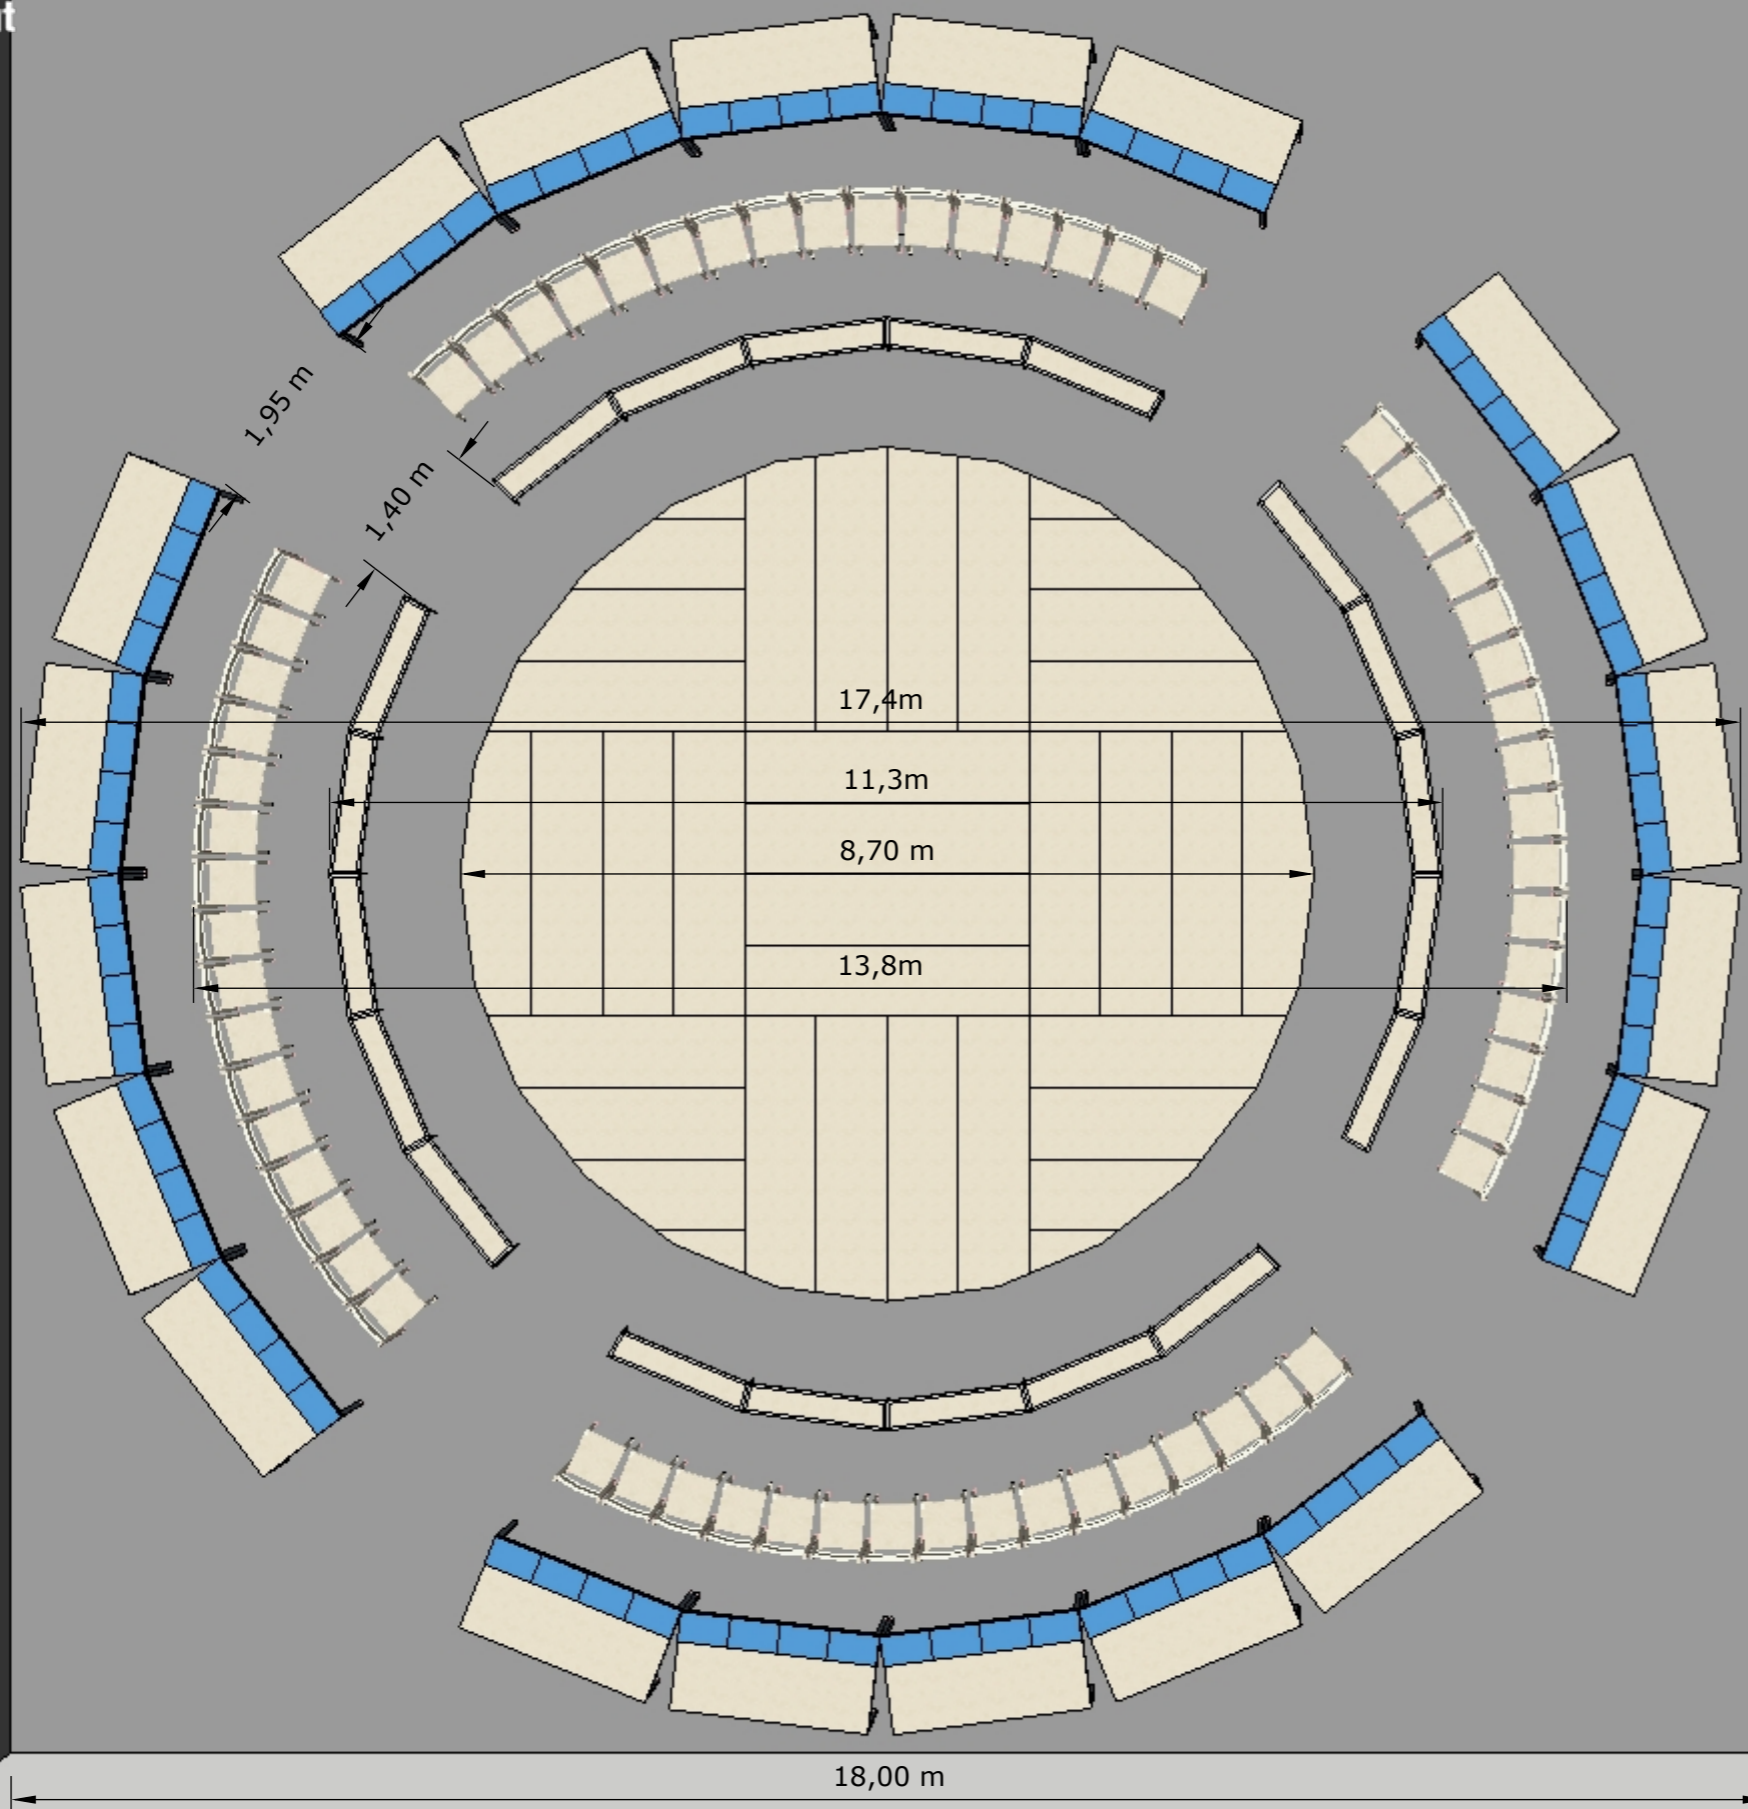

not/
standing
/alexander
vantournhout
/

VanTorhout
stage & seating

not/
standing
/alexander
vantournhout
/

Space dimensions
preferably 18mx18m 7m H

stage diameter 870cm
stage +row 1 1130 cm
stage+row 2 1380 cm
stage +row 3 1740 cm

Audience capacity 200

1st row
20 benches 140 cm large x 30 cm H
56 seats

2nd row
64 chairs

3rd row
20 risers 200L x 80 H
80 seats

18,00 m

18,00 m

VanTorhout
stage & seating

VanTorhout
Stage structure

Aluminium Frame
covered with
Baltic birch plywood