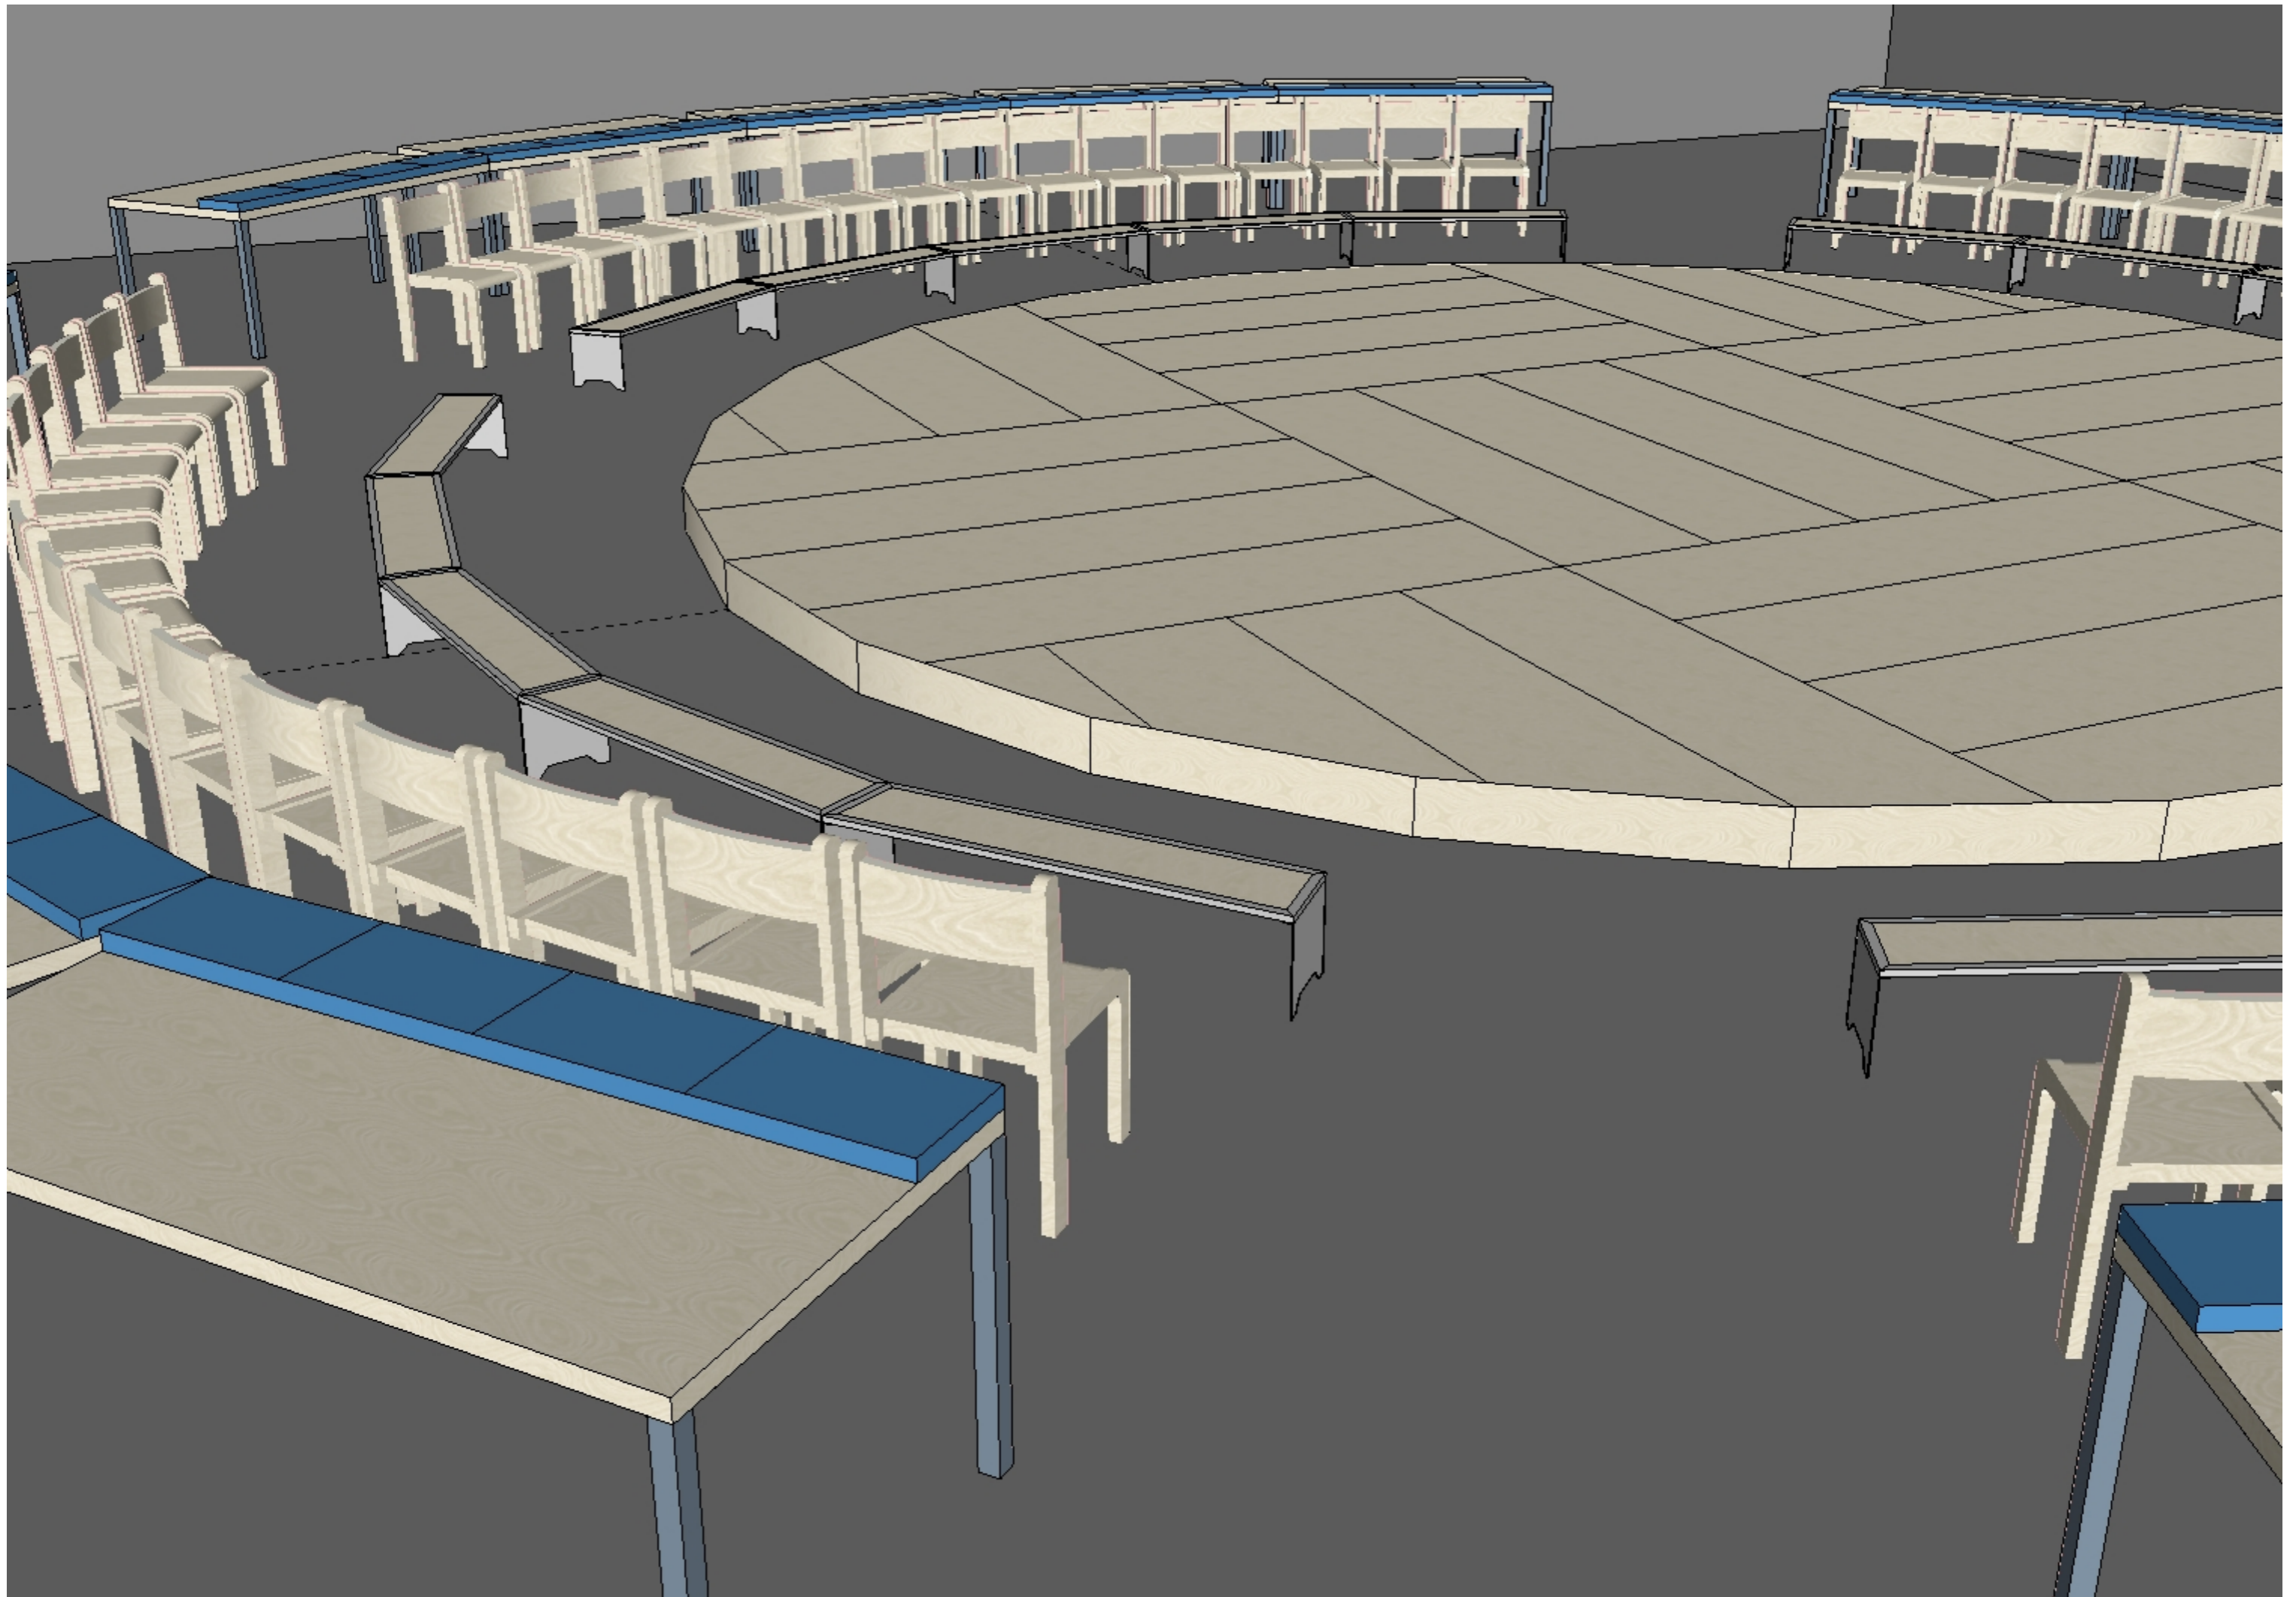

not/
standing
/alexander
vantournhout
/

VanTorhout
stage & seating

not/
standing
/alexander
vantournhout
/

Space dimensions
preferably 18mx18m 7m H

stage diameter 870cm
stage +row 1 1130 cm
stage+row 2 1380 cm
stage +row 3 1740 cm

Audience capacity 200

1st row
20 benches 140 cm large x 30 cm H
56 seats

2nd row
64 chairs

3rd row
20 risers 200L x 80 H
80 seats

18,00 m

18,00 m

VanTorhout
stage & seating

VanTorhout
Stage structure

Aluminium Frame
covered with
Baltic birch plywood